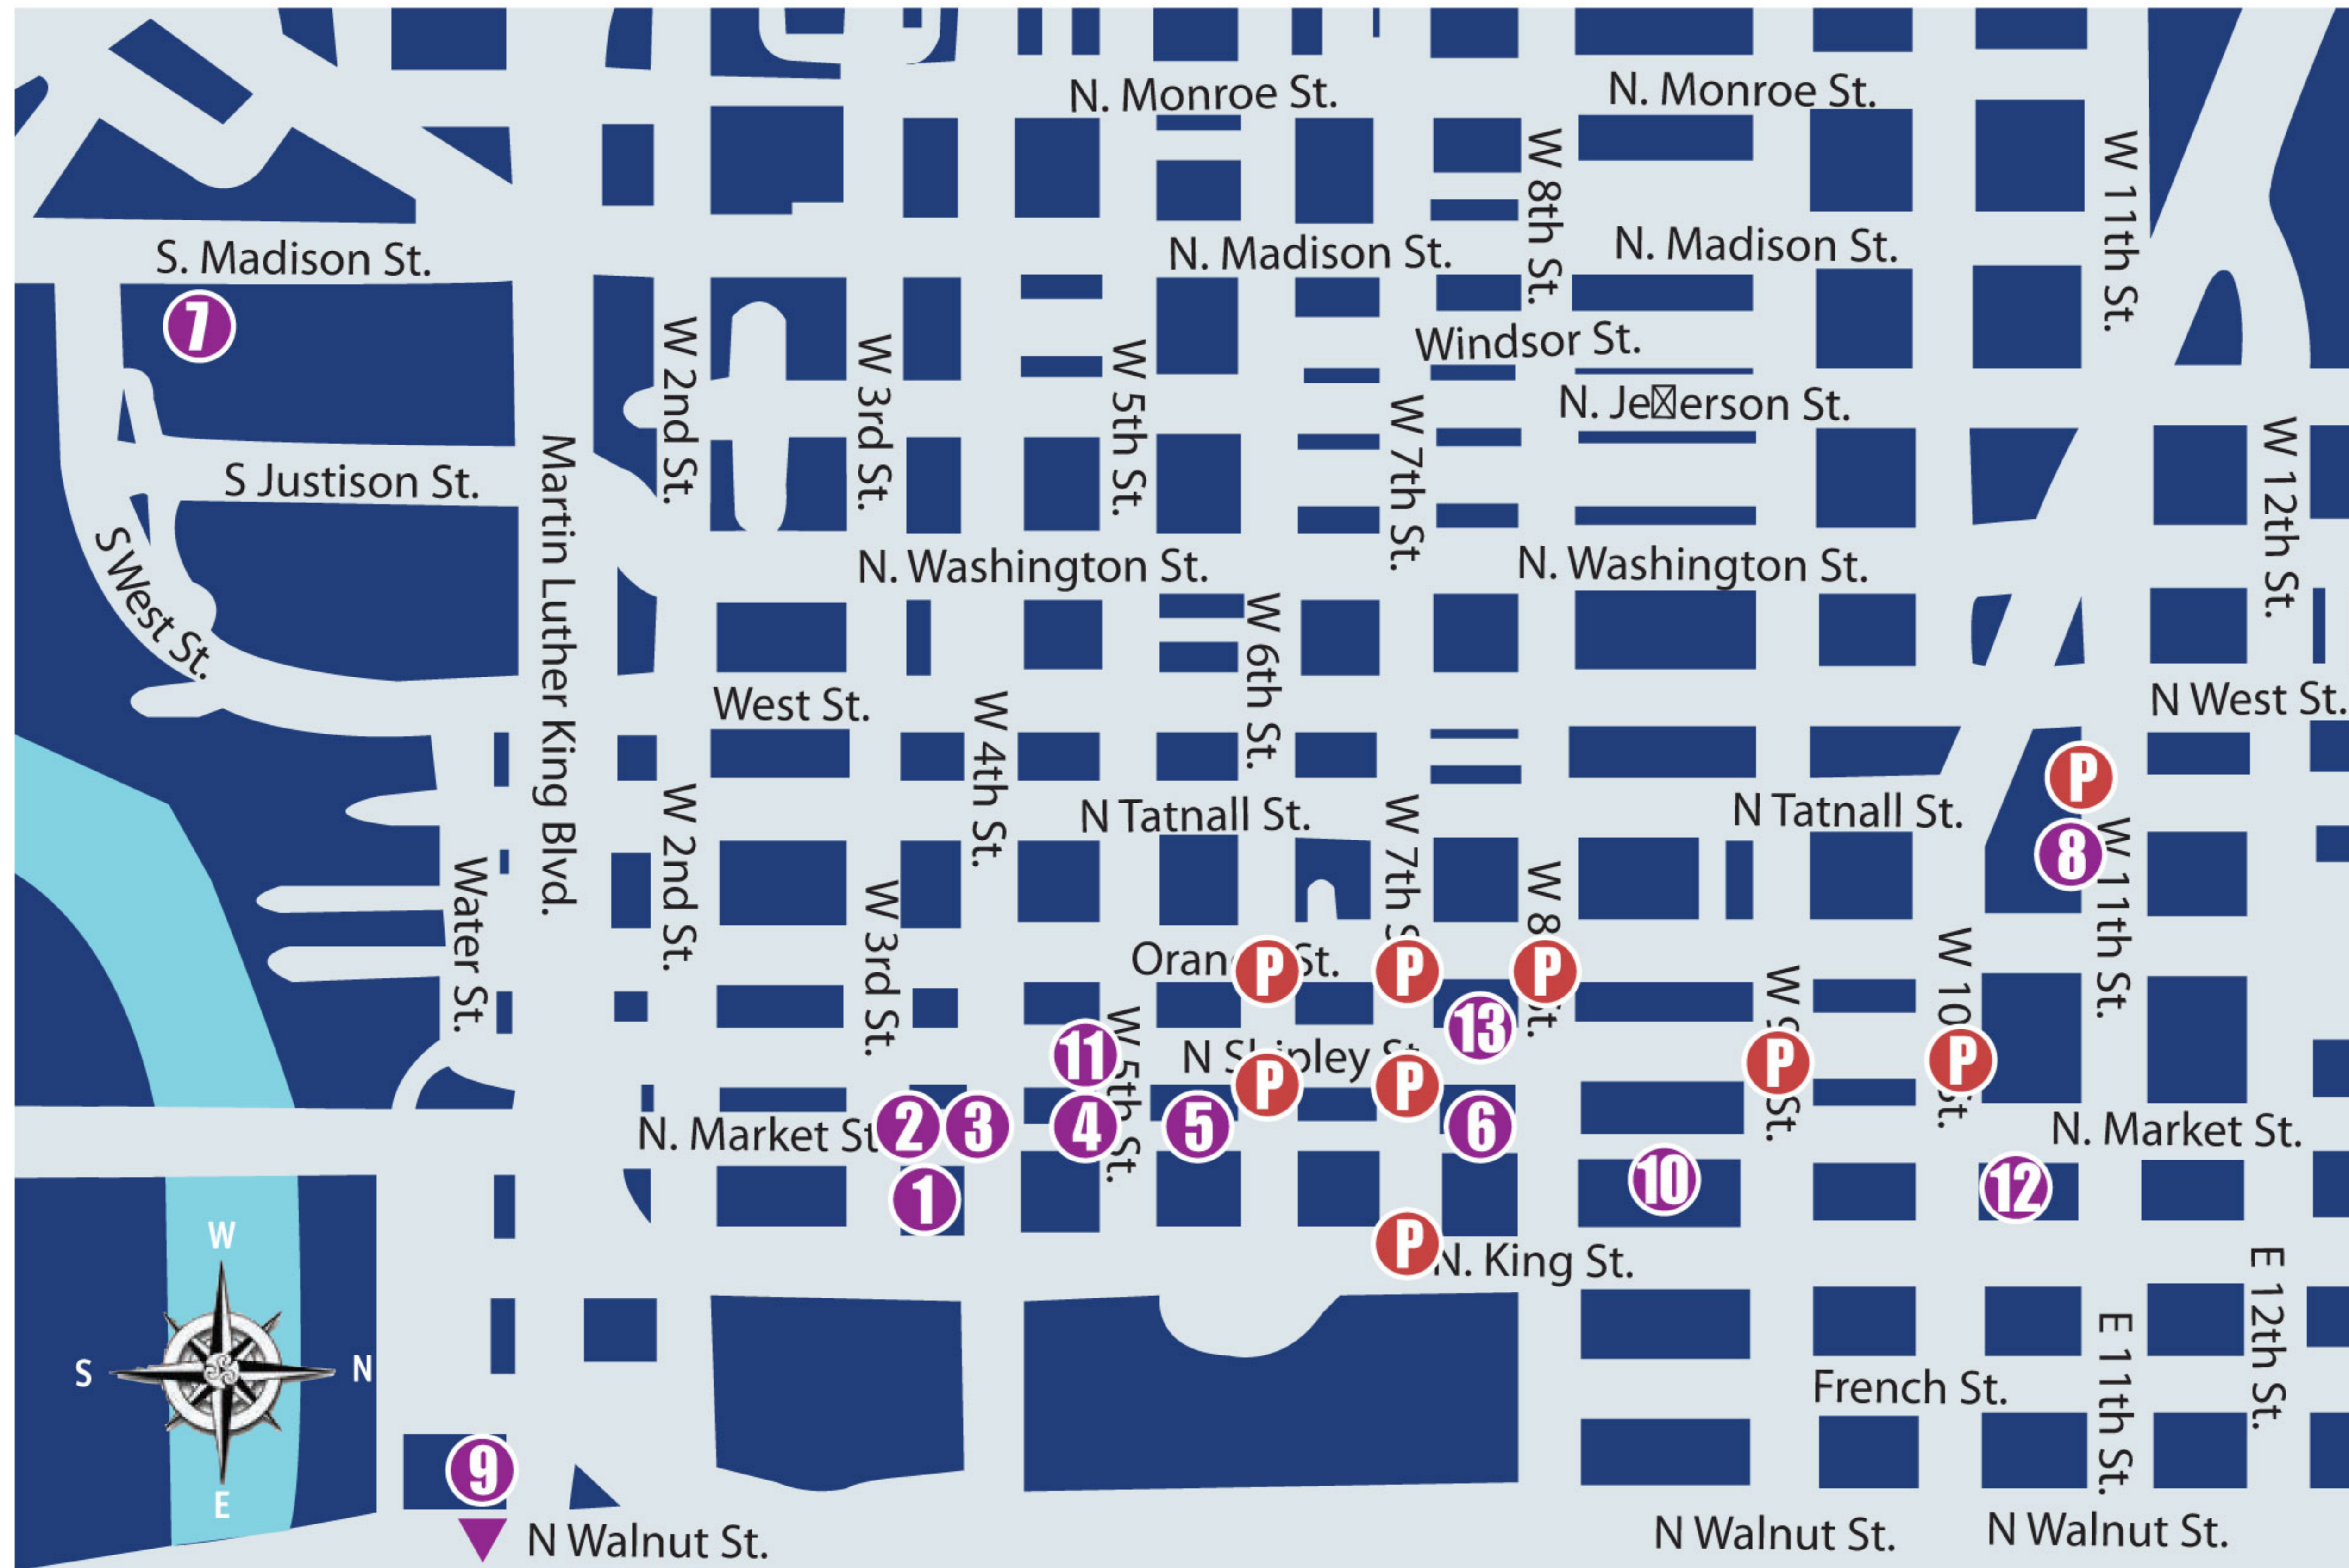

Fringe Map

Fringe Venues

1. Box Office 7 E. 3rd Street	5. Delaware History Museum 504 N. Market Street	8. Theatre N at Nemours The Nemours Building 11th and Tatnall Streets	10. baby grand The Grand Opera House 818 N. Market Street	13. Saints Andrew and Matthew Episcopal Church 719 N. Shipley Street
2. 312 N. Market Street	6. Christina Cultural Arts Center 705 N. Market Street	9. Opera Delaware Studio and Opera Delaware Black Box 4 S. Poplar Street	11. 4 West 5th Street	
3. 316 N. Market Street*	7. Delaware Center for the Contemporary Arts 200 South Madison Street		12. Rodney Square	
4. 423 N. Market Street				

*Not handicap accessible

Merchant Sponsors

1. **Market Street**
   The Rebel (15% discount off the entire check with ticket stub from any Fringe performance.)
   201 N. Market Street
2. Orilla's Tapas Bar and Restaurant (10% discount off their meal with ticket stub)
   413 N. Market Street
3. Sneaker Villa (15% discount off entire purchase with some exclusions)
   605 N. Market Street
4. Nzinga's Cultural Connection
   (With purchase of $10-$50, 15% discount. With purchase over $50, 20% discount.)
   827 N. Market Street
5. Jay's Family Fashion (30% discount off all items)
   827 N. Market Street
6. Qdoba Mexican Grill (20% discount to guests with a ticket stub)
   837 N. Market Street
7. Kula (25% discount off framing and artwork)
   229 N. Market Street
8. **9th Street**
   Minster's Jewelers (Special free gift as well as a 20% discount, some items excluded)
   218 W. 9th Street
9. **11th Street**
   Deep Blue Bar & Grill ($5 bar menu along with drink specials all night)
   111 W. 11th Street
10. **Orange Street**
    Divine Fashion by Keiko (20% discount off all jewelry sets)
    907 Orange Street
11. Café Mezzanotte (20% discount off any entrée from the regular dinner menu with ticket stub)
    1007 Orange Street
12. **Washington Street**
    Washington Street Ale House (10% discount off check with ticket stub)
    1206 N. Washington Street

Parking

Discounted Parking is available after 5 p.m. on Thursday & Friday.
All-Day Discounted Parking on Saturday and Sunday.

- 6th & Shipley Streets
- 6th & Orange Streets
- 7th & Shipley Streets
- 7th & Orange Street
- 7th & King Streets - Customs House
- 8th & Orange Streets
- 9th & Shipley - Midtown Garage
- 10th & Shipley - Hypark Garage
- City Center Parking Garage - 11th Street between West and Tatnall Streets